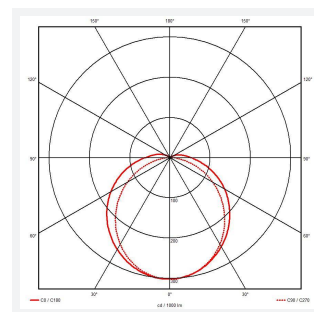

@ansell_lighting

ansellighting

Ansell Lighting

ansell_lighting

Tornado EVO

Tornado EVO CCT Multi Wattage 1500mm
Code: ATORE5/1

Category	Battens and Weatherproofs
Application	Ancillary, Commercial, Education, Healthcare, Hospitality, Industrial, Retail
Specification	Performance

GENERAL INFORMATION

Wattage	30W/60W
Lumens Delivered	4700lm - 9300lm (4000K)
Lm/W	160lm/W (4000K)
Beam Angle	120
CRI	80
CCT	4000/5000/6500K
Input	220/240V
Operating Temp	-20°C - 40°C
SDCM	6
Energy efficiency class	D

TECHNICAL INFORMATION

Light Source	LED
Colour / Finish	Grey
IP Rating	IP65
Class Protection	1
Internal / External	Internal / External
Surface / Recessed / Suspended	Ceiling, Suspended
Lumen Depreciation	L80 72,000h
Warranty (Years)	5
CE Mark	Yes
Height	80 mm