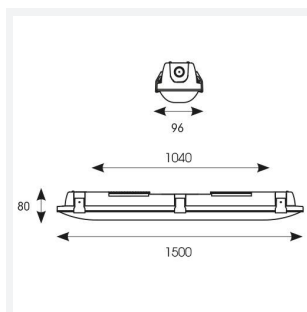

@ansell_lighting

ansellighting

Ansell Lighting

ansell_lighting

Tornado EVO

Tornado EVO CCT Multi Wattage 1500mm
Code: ATORE5/1

Category	Battens and Weatherproofs
Application	Ancillary, Commercial, Education, Healthcare, Hospitality, Industrial, Retail
Specification	Performance

TECHNICAL INFORMATION

Light Source	LED
Colour / Finish	Grey
IP Rating	IP65
Class Protection	1
Internal / External	Internal / External
Surface / Recessed / Suspended	Ceiling, Suspended
Lumen Depreciation	L80 72,000h
Warranty (Years)	5
CE Mark	Yes
Height	80 mm